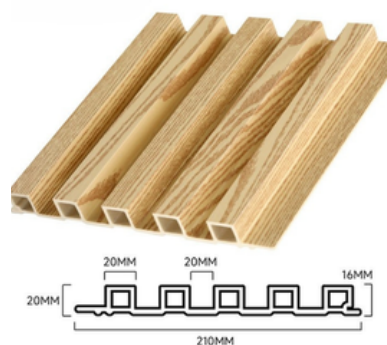

CATALOGUE

ONE-STOP PVC DECOR

WPC WALL PANES

INDOOR

- **Material:** PVC
- **Finish:** PVC Films
- **Description:**
100% waterproof, Interlock, B1 Fire Rating
- **Size:**
Width: 15cm-20cm
Length: 2.9m
Thickness: 10-24mm
- **Weight:** 750g/m-1050g/m

BNW-001

Decorative area: 160*24
Various colours

BNW-002

Decorative area: 160*23
Various colours

BNW-003

Decorative area: 160*22
Various colours

BNW-004

Decorative area: 170*18
Various colours