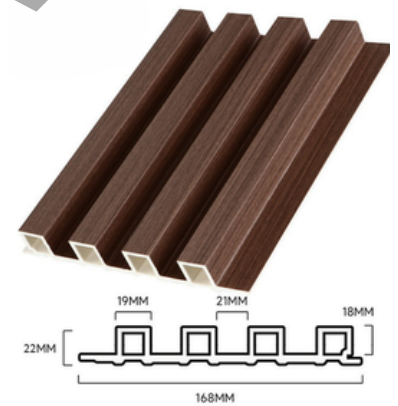

BNW-003

Decorative area: 160*22
Various colours