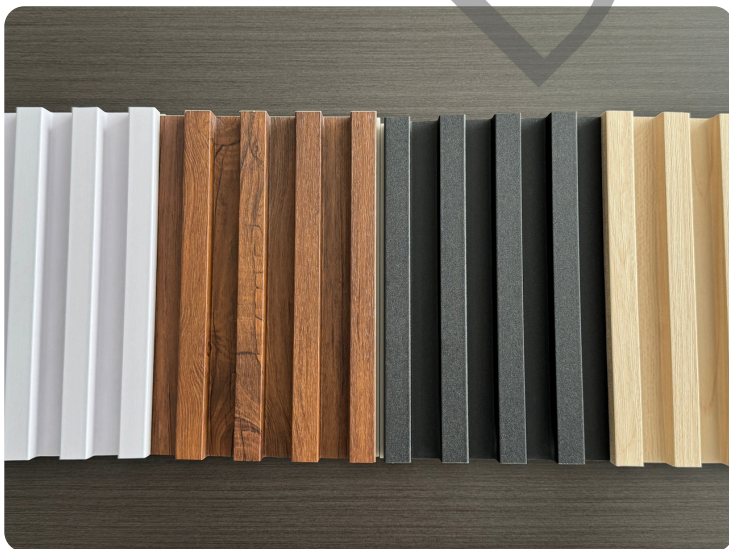

GET IN TOUCH

A dedicated international-trade team. 20+ countries served—wholesalers and distributors only. CE & ISO certified, every batch passes strict QC before it sale.

☎ +86 15824397816

☎ +86 17799841585

✉ bonaglobaltech@gmail.com

🖱 bonaexport.com

📍 No. 1 Weiye Road, Yuanhua Town, Haining City, Jiaxing City, Zhejiang Province, China