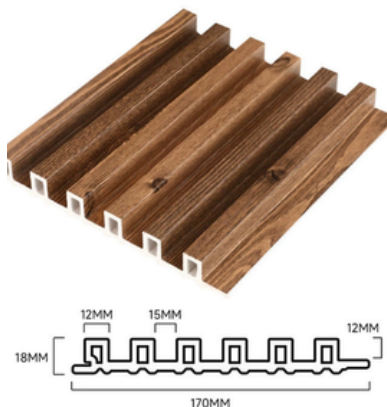

CATALOGUE

ONE-STOP PVC DECOR

WPC WALL PANES

INDOOR

- **Material:** PVC
- **Finish:** PVC Films
- **Description:**
100% waterproof, Interlock, B1 Fire Rating
- **Size:**
Width: 15cm-20cm
Length: 2.9m
Thickness: 10-24mm
- **Weight:** 750g/m-1050g/m

BNW-001

Decorative area: 160*24
Various colours

BNW-002

Decorative area: 160*23
Various colours

BNW-003

Decorative area: 160*22
Various colours

BNW-004

Decorative area: 170*18
Various colours