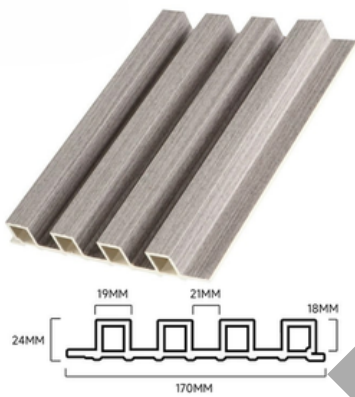

CATALOGUE

ONE-STOP PVC DECOR

WPC WALL PANES

INDOOR

- **Material:** PVC
- **Finish:** PVC Films
- **Description:**
100% waterproof, Interlock, B1 Fire Rating
- **Size:**
Width: 15cm-20cm
Length: 2.9m
Thickness: 10-24mm
- **Weight:** 750g/m-1050g/m