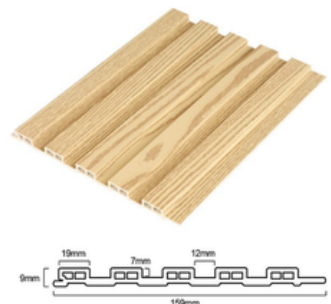

BNW-006

Decorative area: 160*9
Various colours