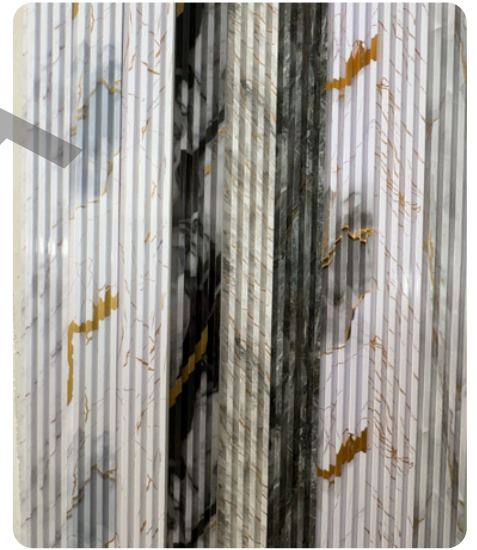

GET IN TOUCH

A dedicated international-trade team. 20+ countries served—wholesalers and distributors only. CE & ISO certified, every batch passes strict QC before it sale.

☎ +86 15824397816

☎ +86 17799841585

✉ bonaglobaltech@gmail.com

🖱 bonaexport.com

📍 No. 1 Weiye Road, Yuanhua Town, Haining City, Jiaxing City, Zhejiang Province, China