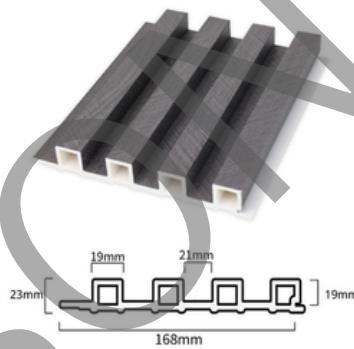

BNW-002

Decorative area: 160*23
Various colours