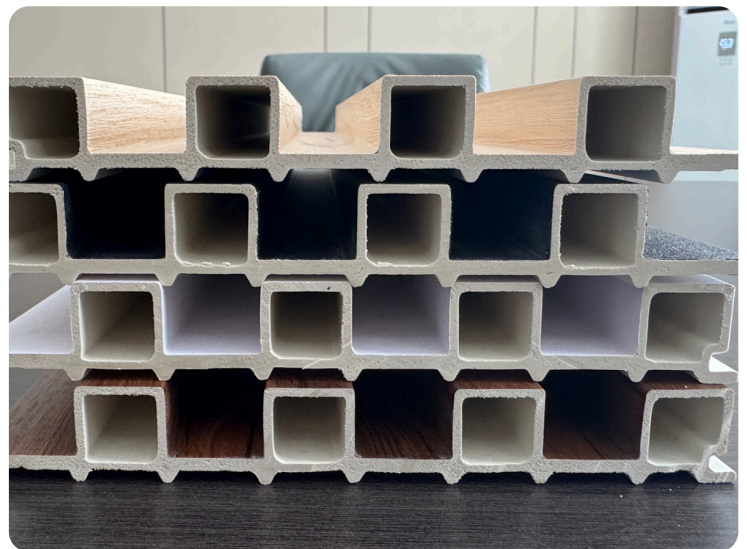

GET IN TOUCH

A dedicated international-trade team. 20+ countries served—wholesalers and distributors only. CE & ISO certified, every batch passes strict QC before it sale.

☎ +86 15824397816

☎ +86 17799841585

✉ bonaglobaltech@gmail.com

🖱 bonaexport.com

📍 No. 1 Weiye Road, Yuanhua Town, Haining City, Jiaxing City, Zhejiang Province, China