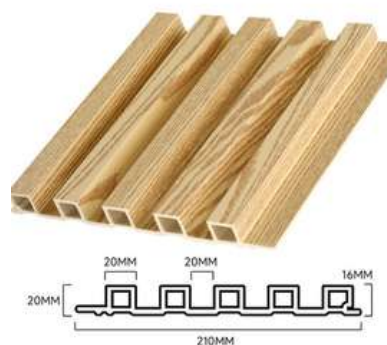

BNW-005

Decorative area: 200*20
Various colours