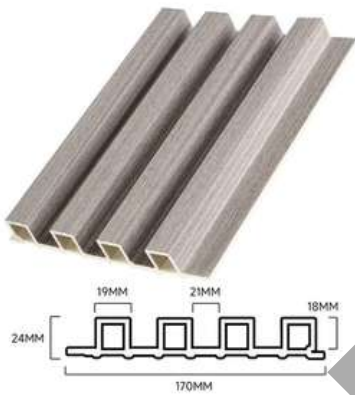

✉ bonaglobaltech@gmail.com

➡ bonaexport.com

📍 No. 1 Weiye Road, Yuanhua Town, Haining City, Jiaxing City, Zhejiang Province, China

CATALOGUE

ONE-STOP PVC DECOR

WPC WALL PANES

INDOOR

- **Material:** PVC
- **Finish:** PVC Films
- **Description:**
100% waterproof, Interlock, B1 Fire Rating
- **Size:**
Width: 15cm-20cm
Length: 2.9m
Thickness: 10-24mm
- **Weight:** 750g/m-1050g/m