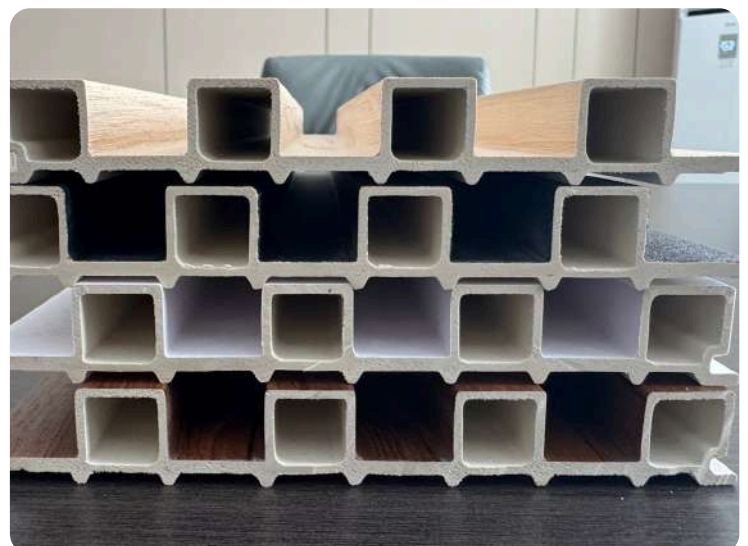

GET IN TOUCH

A dedicated international-trade team. 20+ countries served—wholesalers and distributors only. CE & ISO certified, every batch passes strict QC before it sale.

☎ +86 15824397816

☎ +86 17799841585

✉ bonaglobaltech@gmail.com

🖱 bonaexport.com

📍 No. 1 Weiye Road, Yuanhua Town, Haining City, Jiaxing City, Zhejiang Province, China