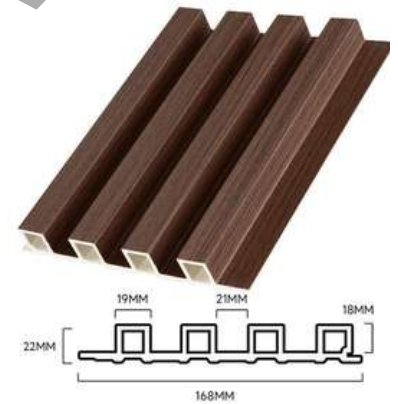

BNW-003

Decorative area: 160*22
Various colours