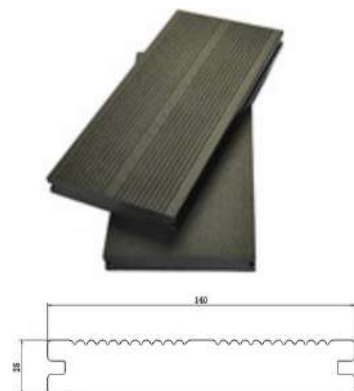

BND-009

Decorative area: 140*25
Various colours