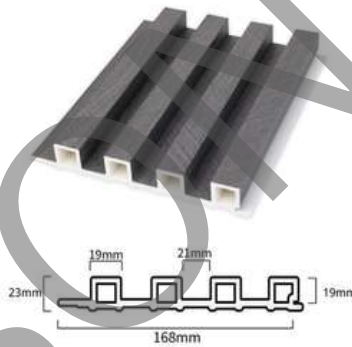

BNW-002

Decorative area: 160*23
Various colours