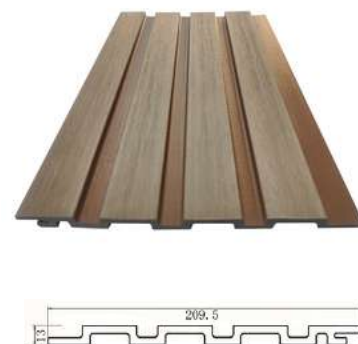

Decorative area: 123.5*23mm
Various colours

BNWC-004

Decorative area: 205.5*20
Various colours

BNWC-005

Decorative area: 160*18
Various colours

BNWC-006

Decorative area: 209.5mm*13mm
Various colours

WPC DECKING&CLADDING