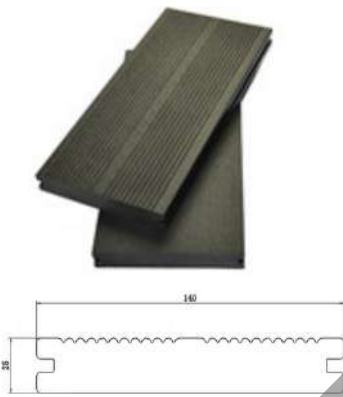

OUTDOOR

- **Material:** PE+Wood
- **Finish:** Co-extruded layer
- **Description:**
100% waterproof, moldproof, Anit-UV
- **Size:**
Width: 14cm-16cm
Length: 2.9m
Thickness: 22-25mm
- **Weight:** 750g/m-1050g/m