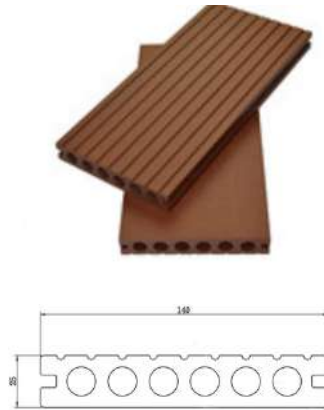

OUTDOOR

- **Material:** PE+Wood
- **Finish:** Co-extruded layer
- **Description:**
100% waterproof, moldproof, Anit-UV
- **Size:**
Width: 14cm-16cm
Length: 2.9m
Thickness: 22-25mm
- **Weight:** 750g/m-1050g/m

BND-001

Decorative area: 140mm*23mm
Various colours

BND-002

Decorative area: 146mm*24mm
Various colours

BND-003

Decorative area: 150mm*25mm
Various colours

BND-004

Decorative area: 145mm*30mm
Various colours