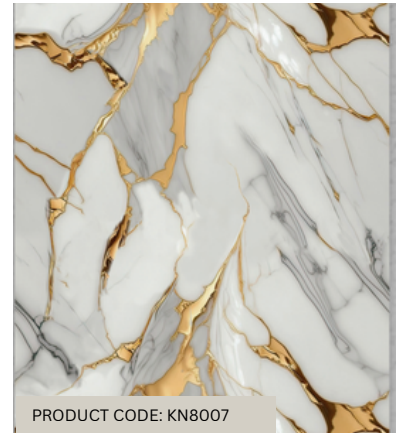

PRODUCT CODE: KN8007

GILDED SERIES

Various sizes and colours