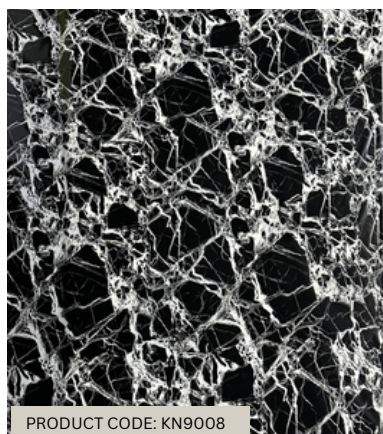

PRODUCT CODE: KN9008

NORMAL SERIES

Various sizes and colours